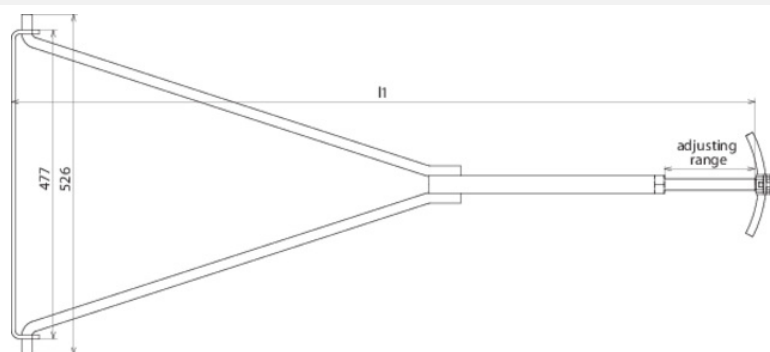

TS 7.10 V1.45 1.75M V2A (239 019)

Figure without obligation

Type	TS 7.10 V1.45 1.75M V2A
Part No.	239 019
Material	StSt
Adjustable range (l1)	1.45-1.75 m
Support Rd	7-10 mm
Standard	following DIN 48827
Weight	5,2 kg
Customs tariff number (Comb. Nomenclature EU)	85389099
GTIN	4013364093560
PU	1 pc(s)